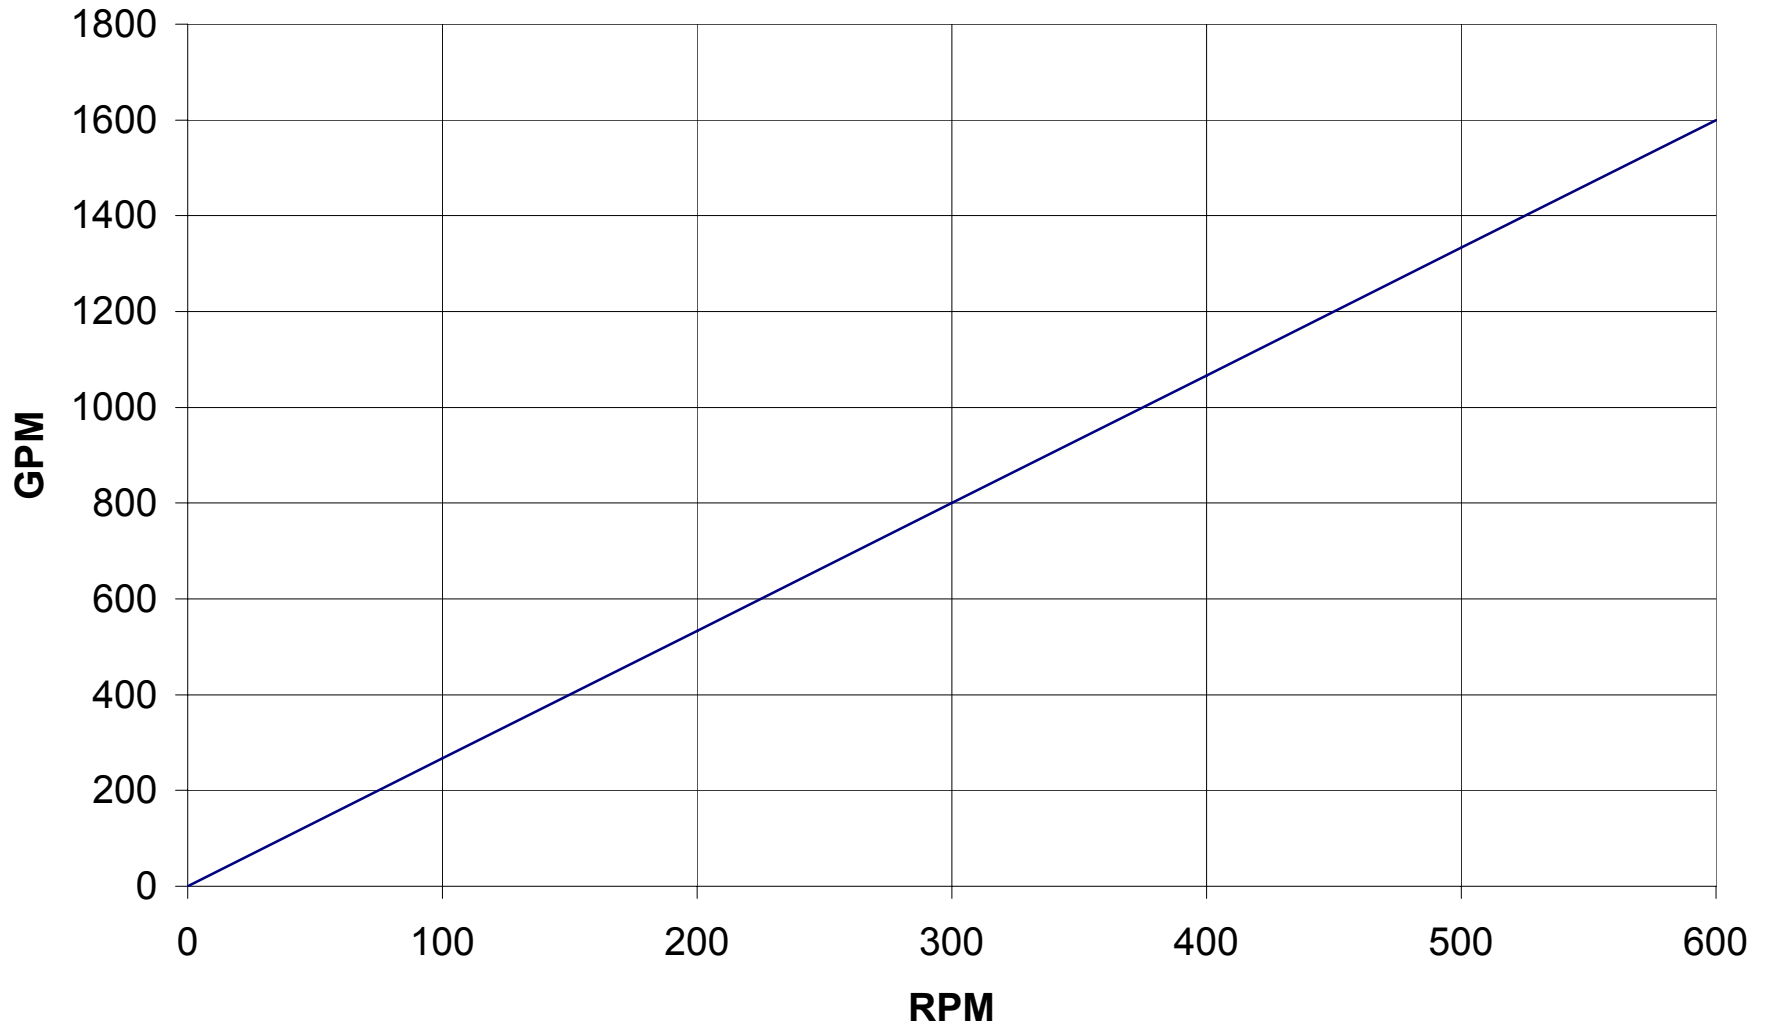

FLOW VS RPM

 **GLOBAL PUMP**[®]
A MERSINO COMPANY

866-360-PUMP
www.globalpump.com